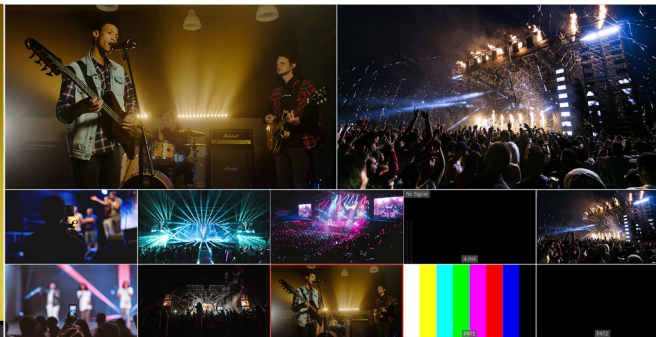

PTZ 0 PROTOCOLS ... PT SPD. 50 ZOOM SPD. 50 FOCUS SPD. 50 OPERATION F SPD 50 R1 PTZ R2 Red Gain R3 IRIS MACRO ...

SPEED1 0.5s AUX ON REC SD RUNTIME Custom Custom Custom 00:00:00 00:01:20 00:00:00 00:00:00 00:00:00

F1	Flip 1 Flip 1	F2	Flip 2 Flip 2	F3	Player List Player List	F4	AUX To 1 AUX To 1	F5	Call M 5 Call M 5	F6	REC M 6 REC M 6	Speaker	PGM 0 ON	IN1 0 AFV	IN2 0 AFV	IN3 0 AFV	IN4 0 AFV	IN5 0 AFV	IN6 0 AFV	IN7 0 AFV	IN8 0 AFV	MIC1 0 ON	MIC2 0 ON	LINE 0 ON	CPU / MEMORY	TEMP. 21°C 10/01/2025	11:23:49