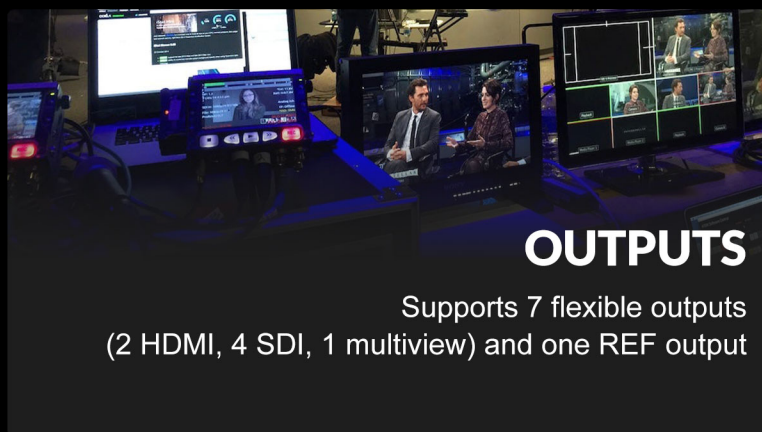

Versatile Inputs and Outputs

This switcher supports 8 inputs (6 SDI, 2 SDI/HDMI), one REF input and 7 flexible outputs (2 HDMI, 4 SDI, 1 multiview), handling up to 4K60 HDMI signals. It allows flexible source selection and configuration, ensuring high adaptability for professional production.

INPUTS & REF IN

supports 8 inputs (6 SDI, 2 SDI/HDMI) and one REF input

OUTPUTS

Supports 7 flexible outputs (2 HDMI, 4 SDI, 1 multiview) and one REF output