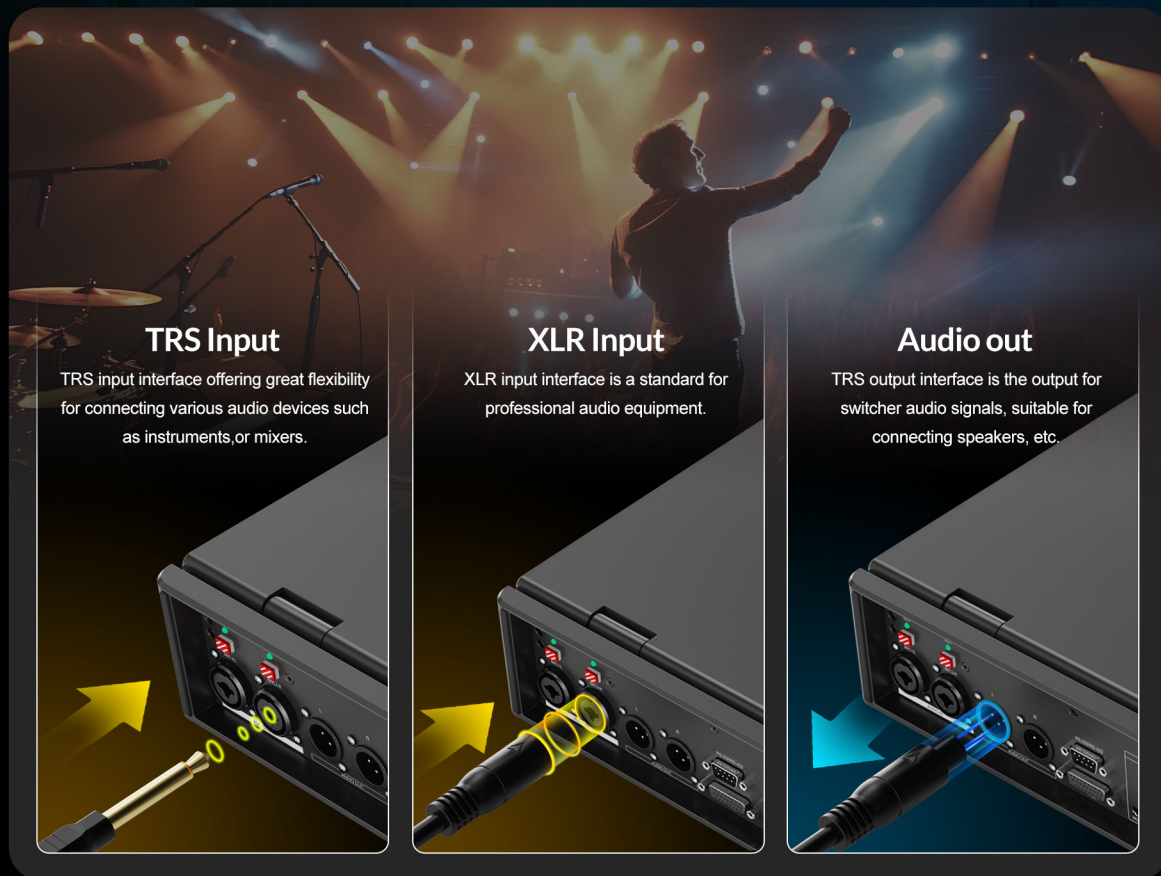

Professional XLR Audio and 48V Phantom Power

The switcher features professional XLR input/output, supporting XLR, TRS, also it comes with 48V phantom power for condenser mics. User can configure AFV, audio mixing and 500ms audio delay, making it ideal for professional productions.