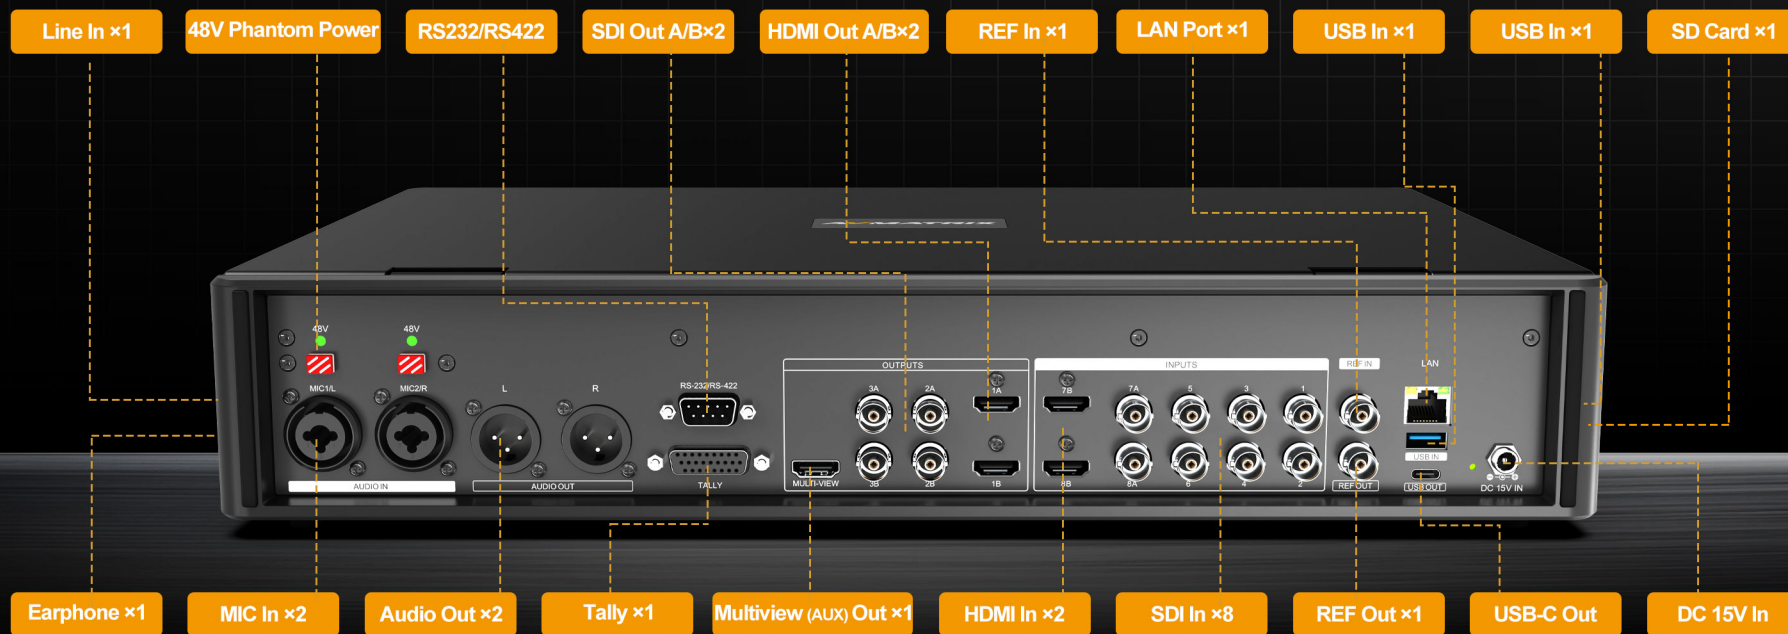

Rich Interfaces

The interface is hidden in the case, which can protect the interface from being damaged.