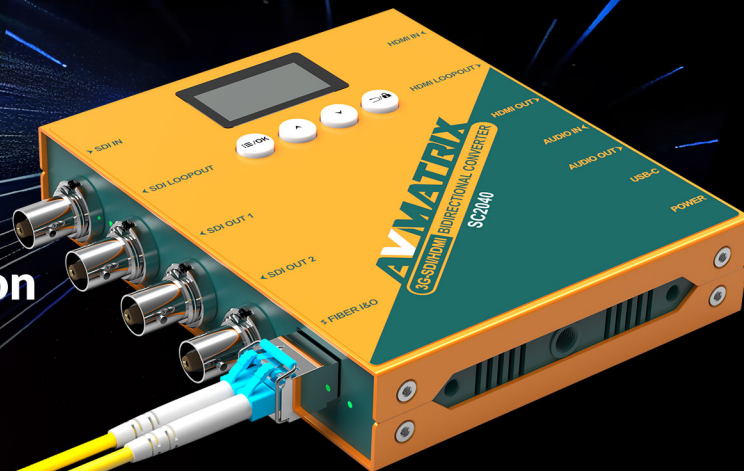

20KM

Long-Distance SDI/HDMI Fiber Transmission

Optional Bidirectional SFP Module Support

Extend SDI/HDMI signals up to 20km with optional bidirectional SFP modules, delivering uncompressed 3 Gbps video over 1310nm single-mode LC simplex fiber. Longer-distance modules available for extended transmission applications.