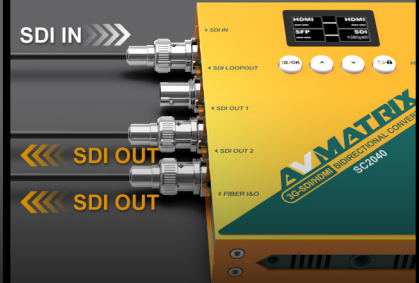

SDI Splitter

SDI Splitter with dual SDI outputs

Multi-Function Signal Solution

All-in-One: Converter, Splitter, Fiber Extender, Pattern Generator

This all-in-one device integrates powerful functions including video conversion, signal distribution, long-distance fiber extension, and test pattern generation in a single compact unit. It delivers versatile, end-to-end signal solutions to meet diverse requirements across professional AV, broadcast, and live production workflows.