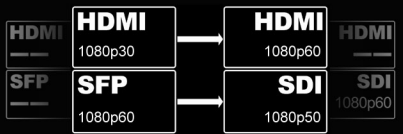

Multiple Conversion Operation Modes