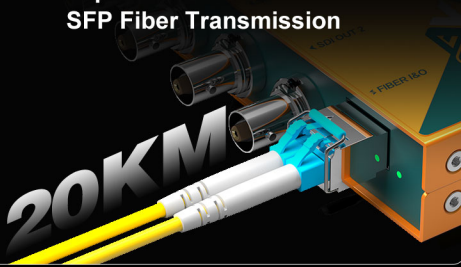

Optional Bidirectional SFP Fiber Transmission