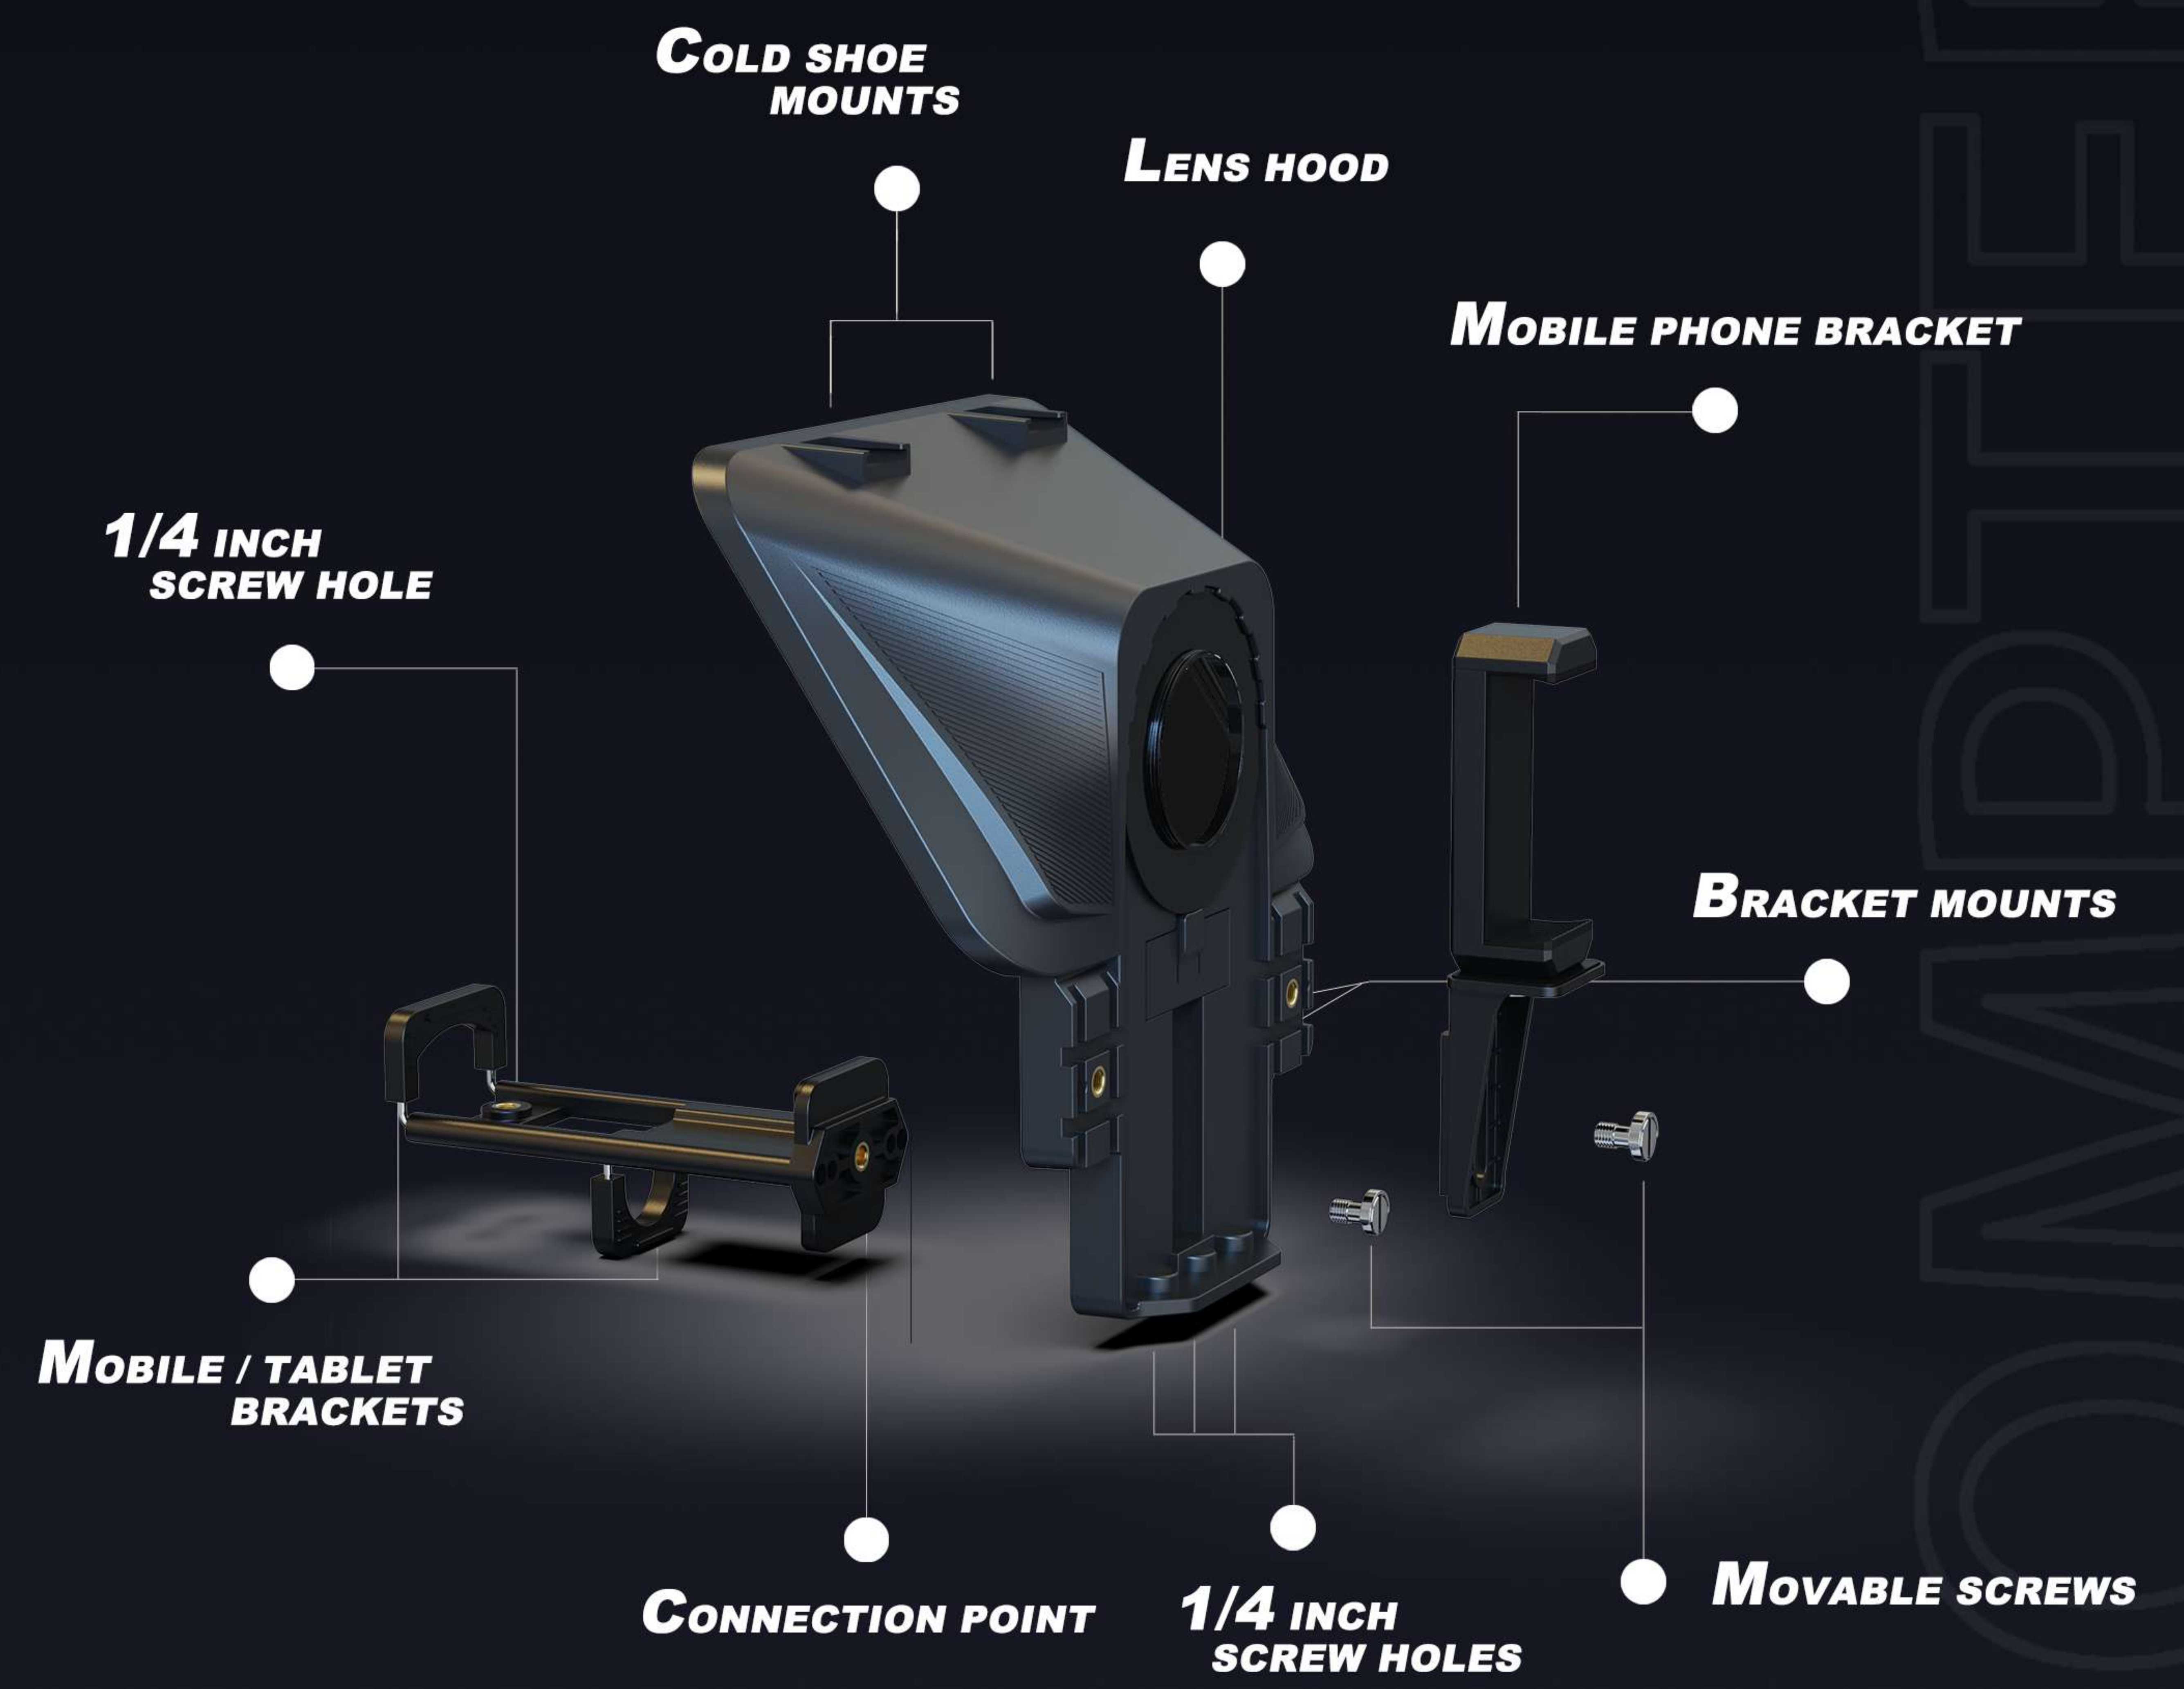

Installation Demo