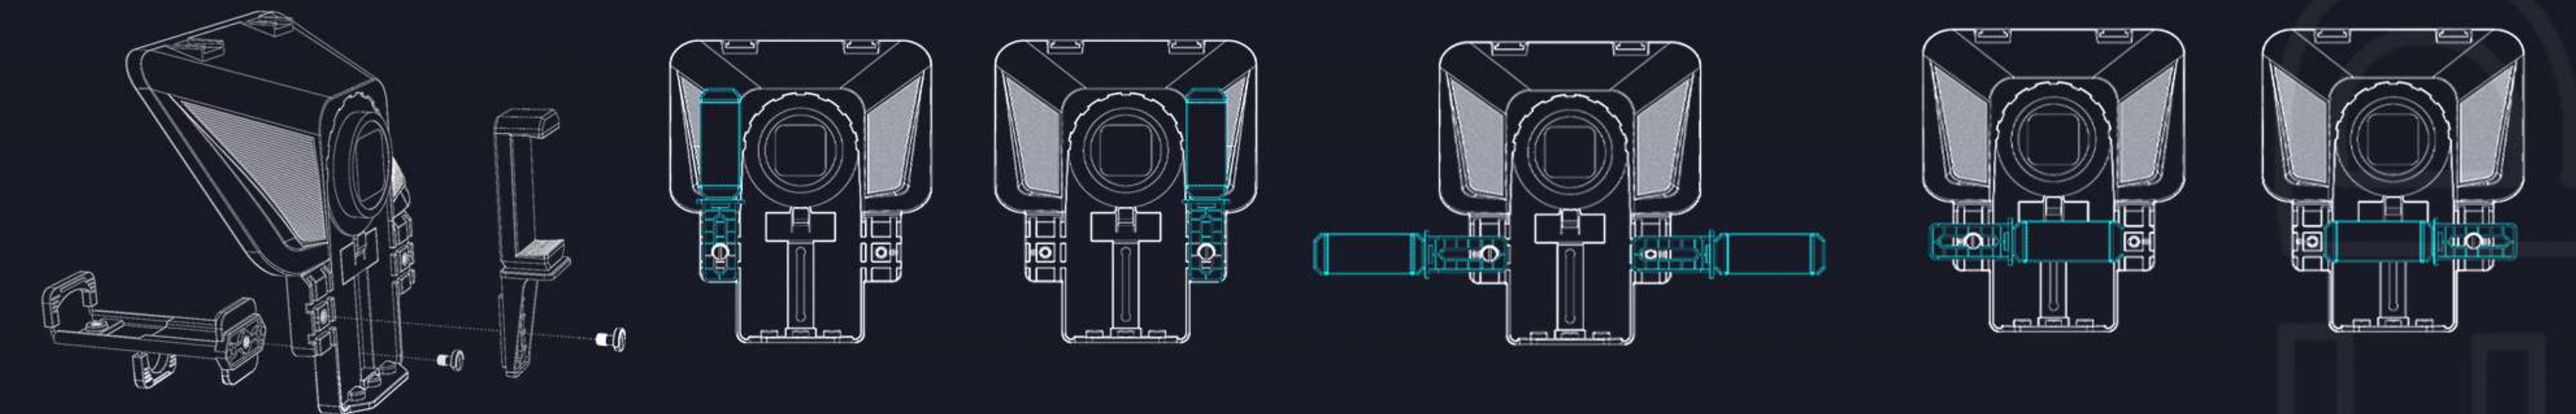

Exclusive Teleprompter APP

An APP can be downloaded on various platforms and used to display texts.

FONT SIZE   SPEED   COLOR

Bluetooth Remote Control

Equipped with a Bluetooth remote controller that is aim to control the texts on the APP.

Please use the exclusive APP when connecting Bluetooth remote controller.

- 360° Rocker
- Up: Text slide up
- Down: Text slide down
- Left: Reduce font size
- Right: Increase font size

- Function Buttons
- A: Play / Stop
- B: Reset
- X: Previous text
- Y: Next text

Installation Demo

Structure

Accessories

www.lilliput.com

ZHANGZHOU LILLIPUT ELECTRONIC TECHNOLOGY CO., LTD.

Add : No.26 Fuqi North Road, Zhang Zhou, Fu Jian, 363005, China
Tel: +86-596-2109661/2109323 Facebook: @lilliputmonitor Email: sales@lilliput.com