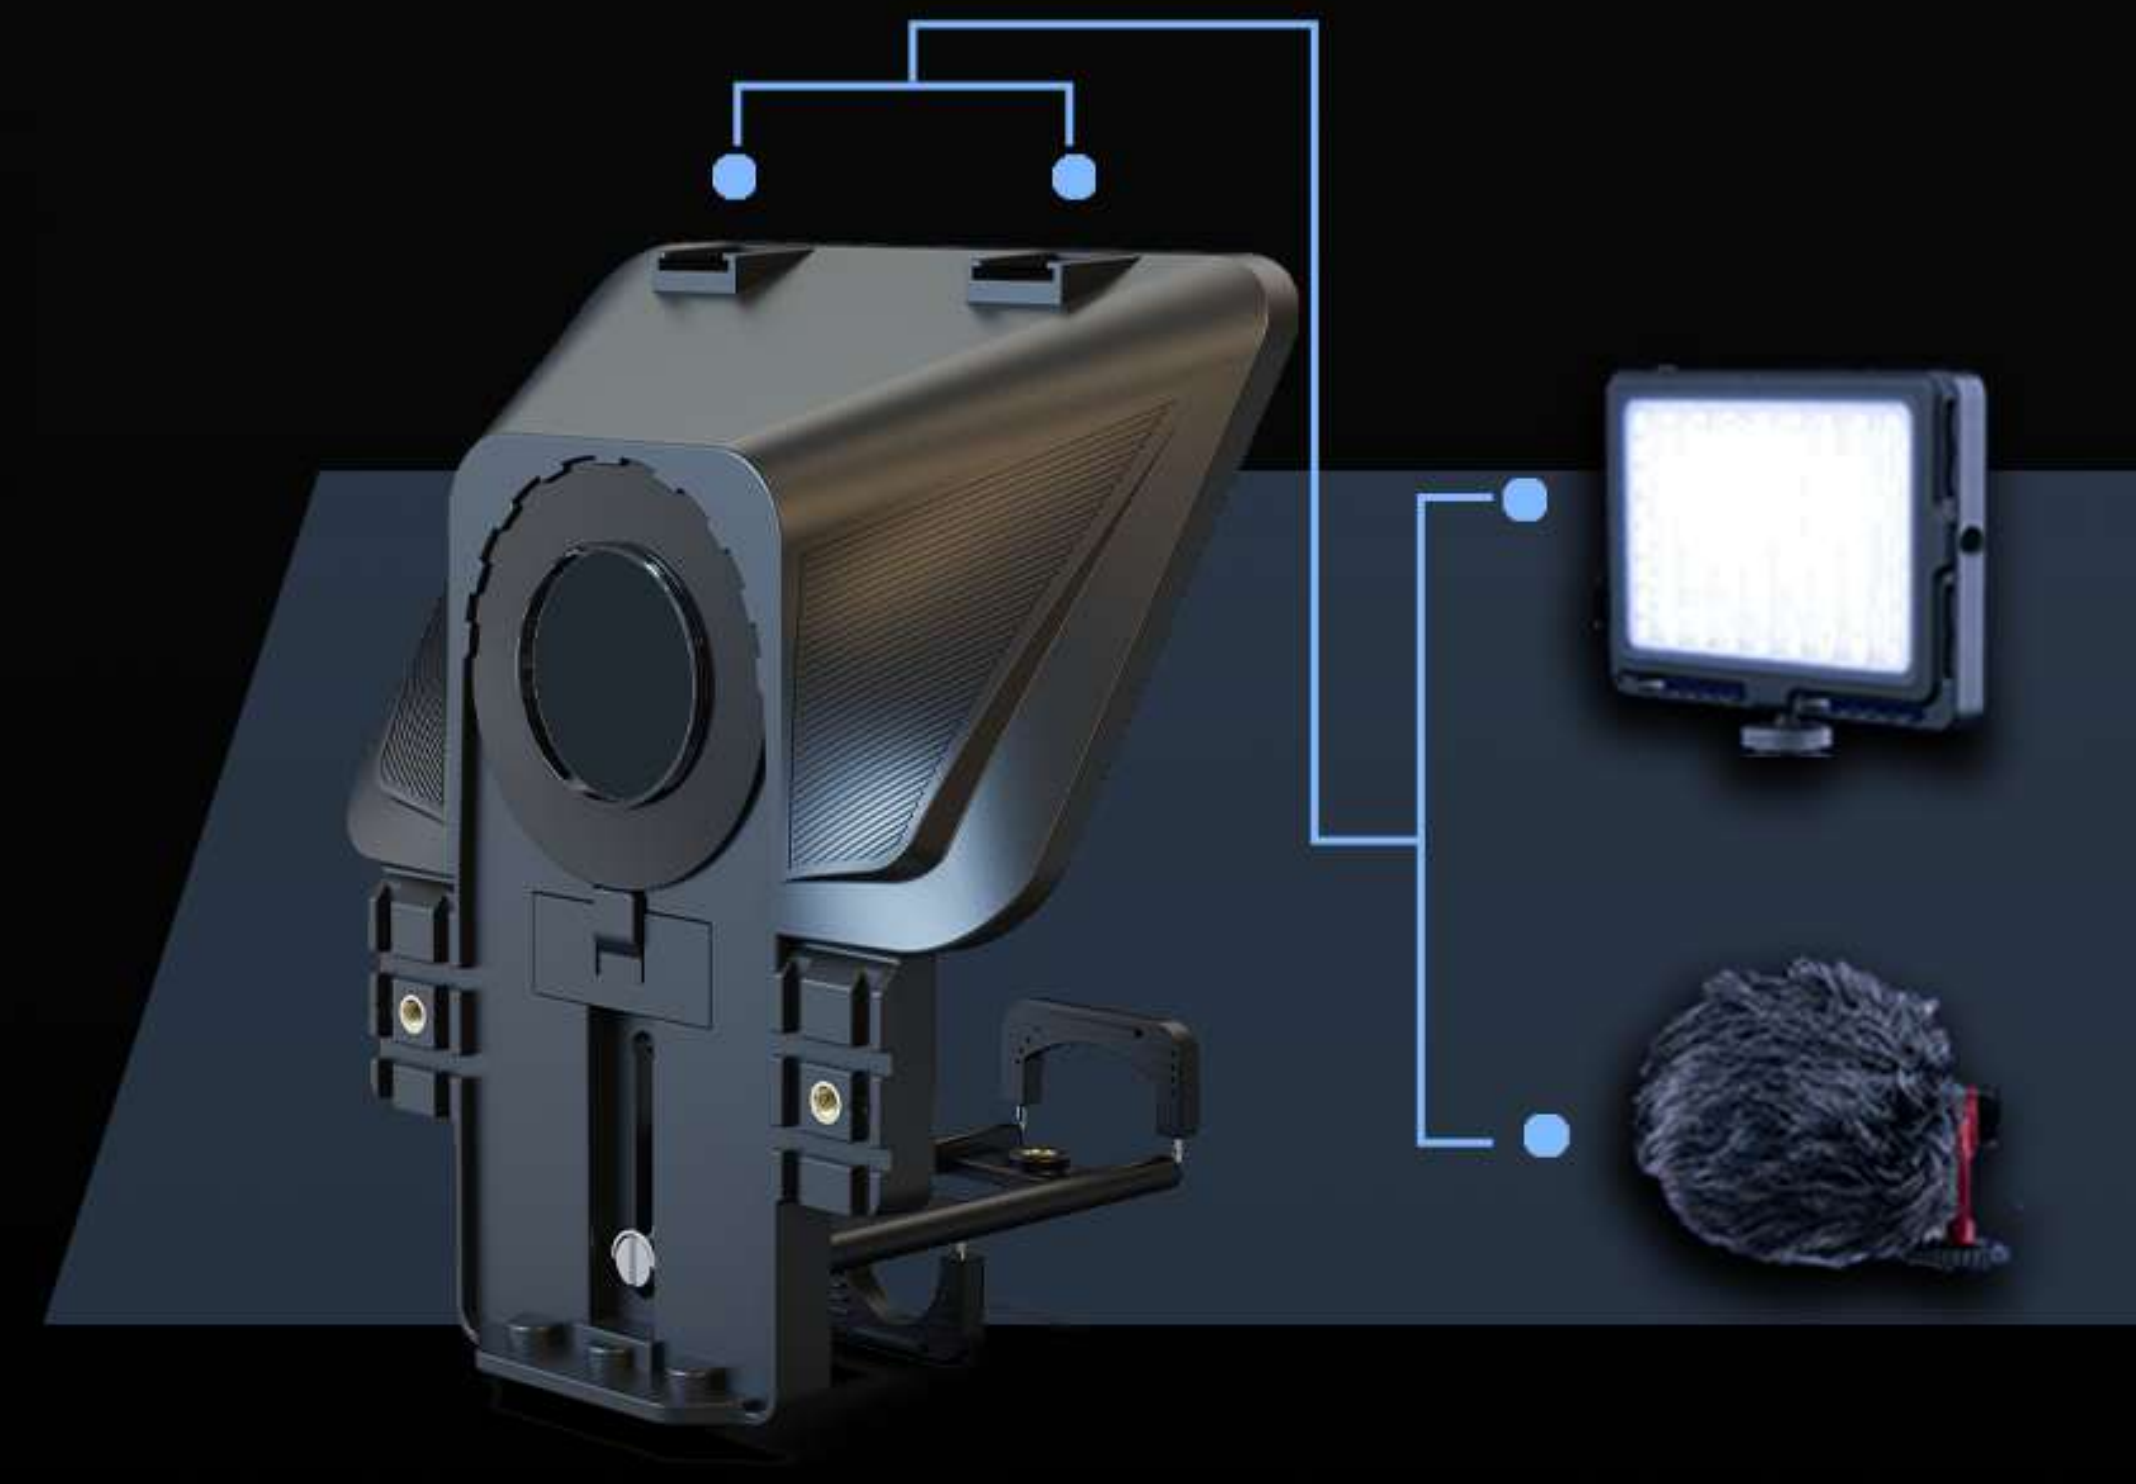

# MODEL:TC 11 11" TELEPROMPTER

Multifunctional teleprompter, complemented by mobile APP for playing subtitles on the screen.

- Height-adjustable Bracket Mounting
- APP / Bluetooth Remote Control
- Compatible with Rich Camera Lenses
- Support Mobile Phone / DSLR Shooting

## Wide angle shooting

WHEN USING A 10.1" TABLET

Vertical screen shooting focal length not less than 35mm | Horizontal screen shooting focal length not less than 27mm

### DUAL COLD SHOE MOUNTS

Dual cold shoe design allows for a variety of auxiliary equipment to be mounted on top of teleprompter.

### EXCELLENT LIGHT TRANSMISSION

High quality glass with high light transmission that will not interfere with camera lens capturing the image.