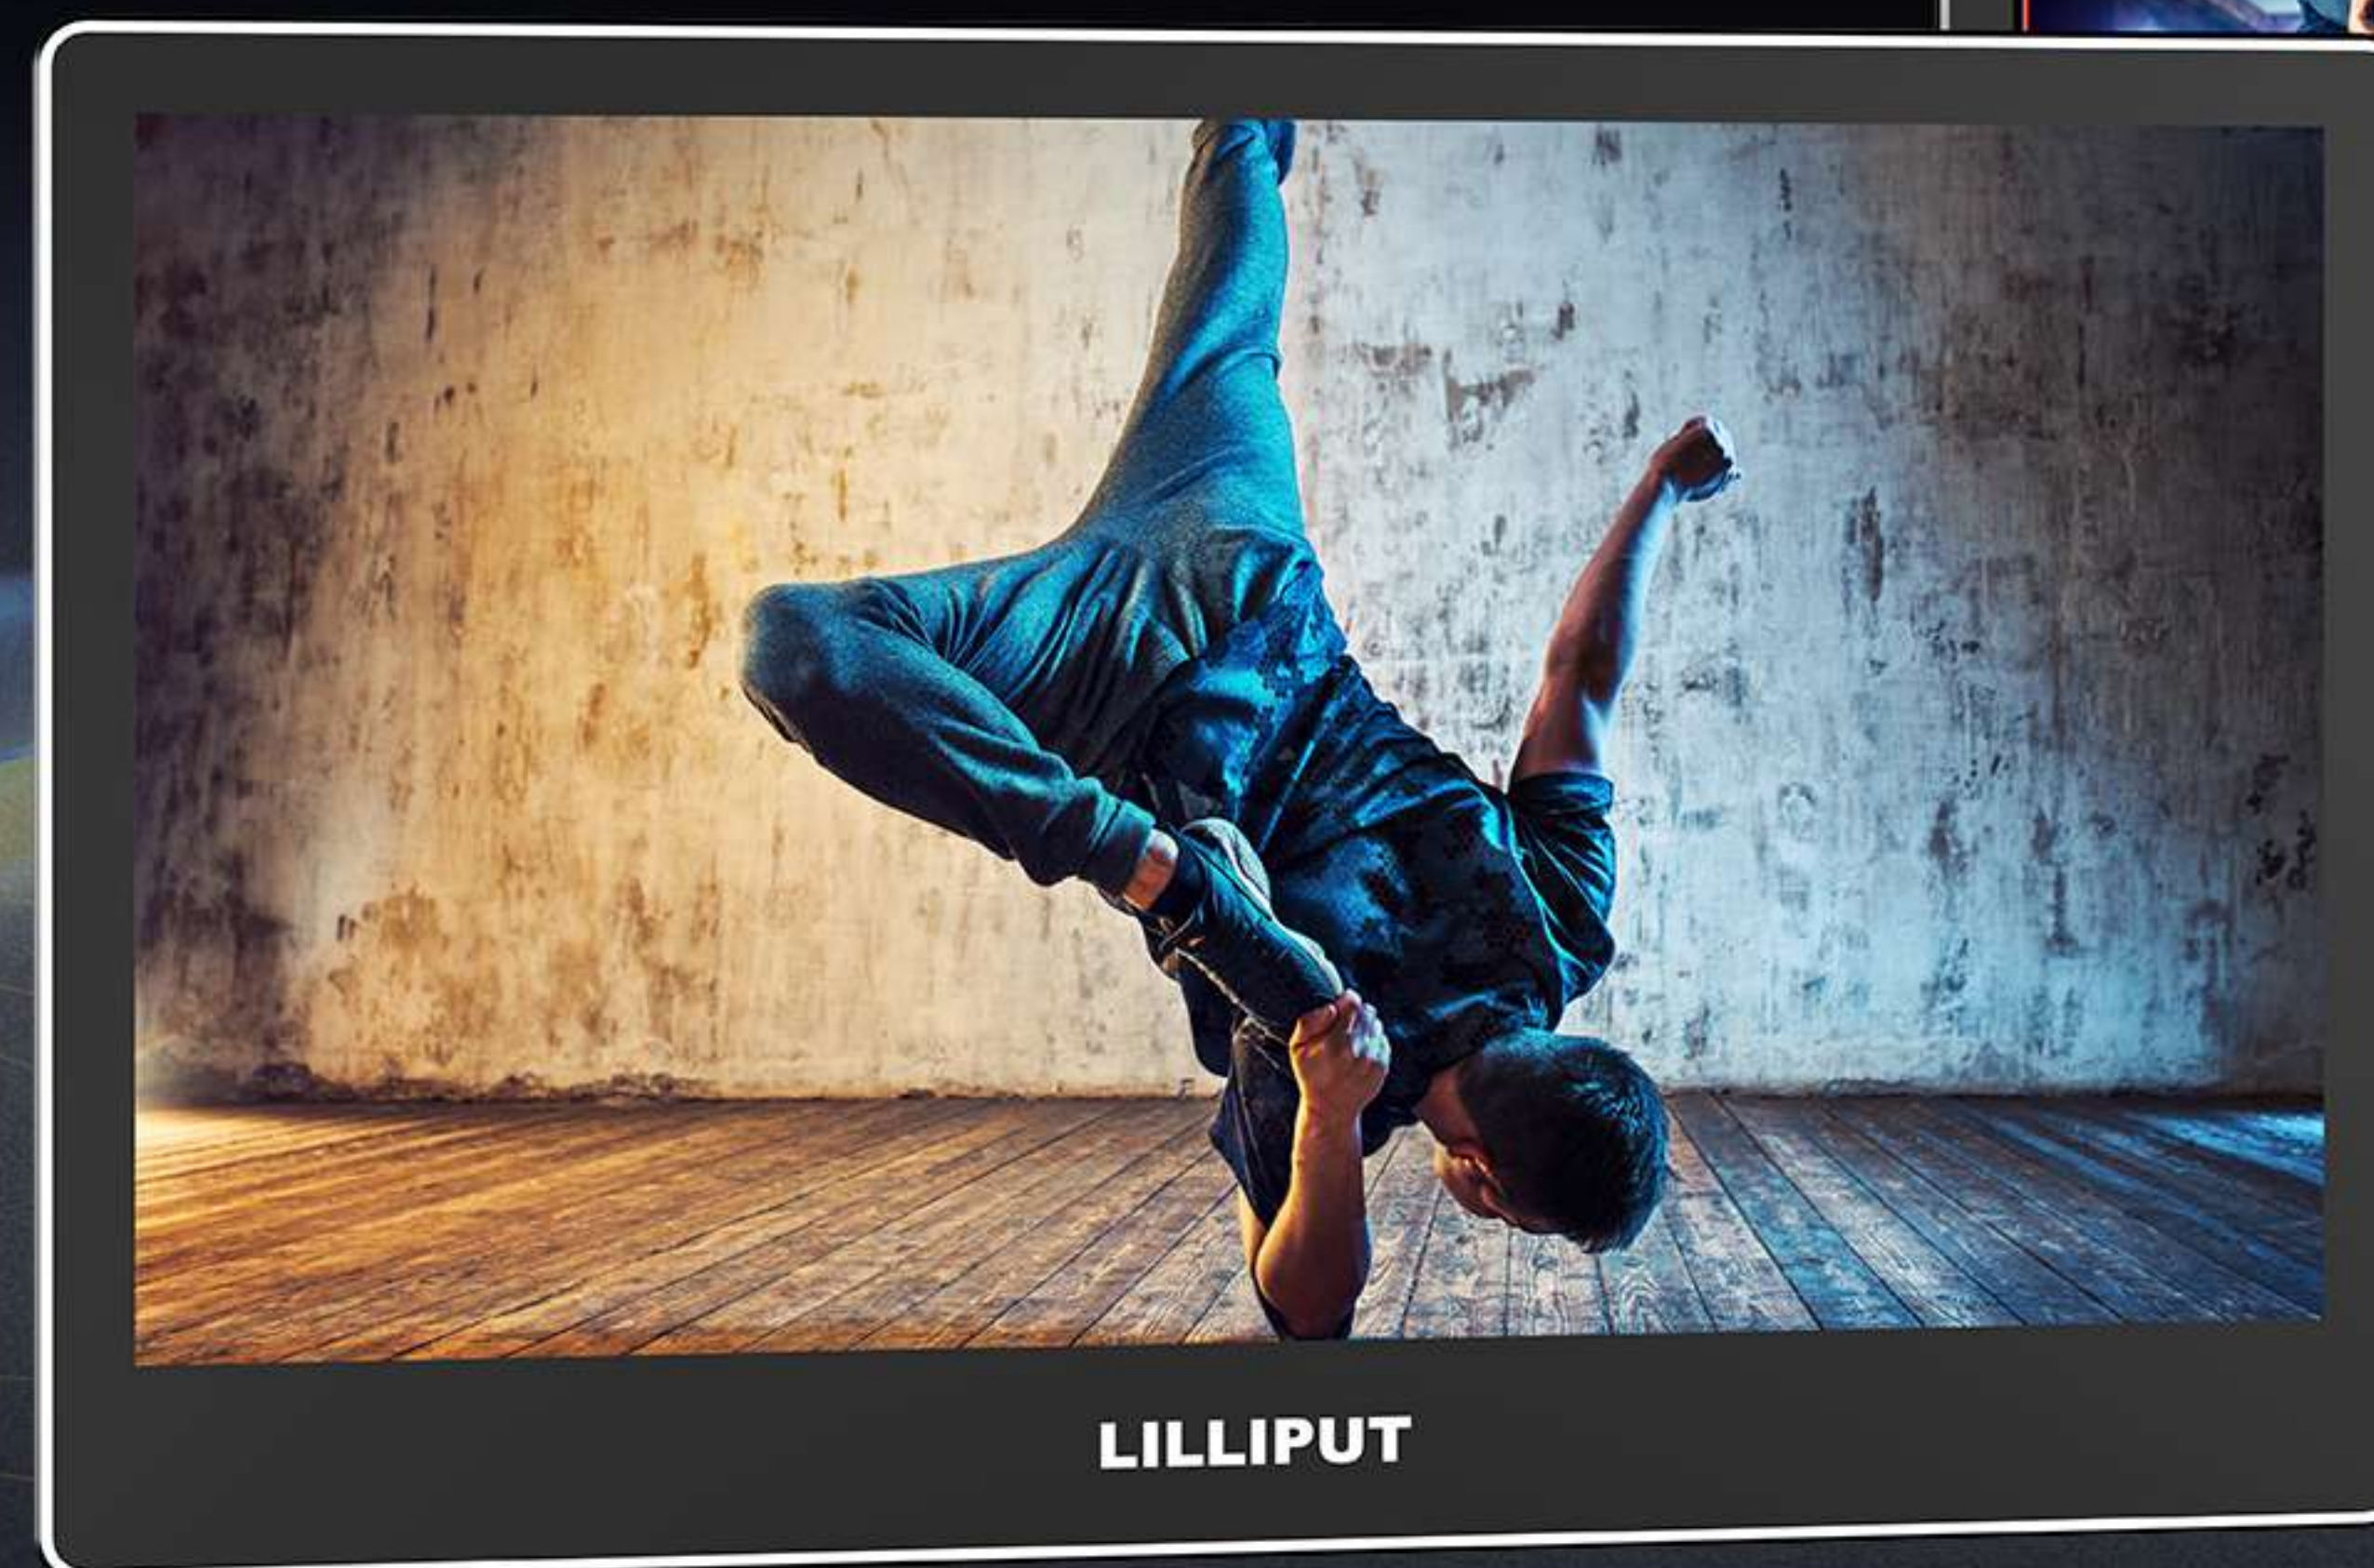

A13

OLED 3840×2160

100000:1 CONTRAST RATIO

A cautious selected Ultra HD OLED screen panel has an even color distribution and a wide color space. Meanwhile, the OLED's contrast ratio reach up to 100,000:1, making details clearly visible.