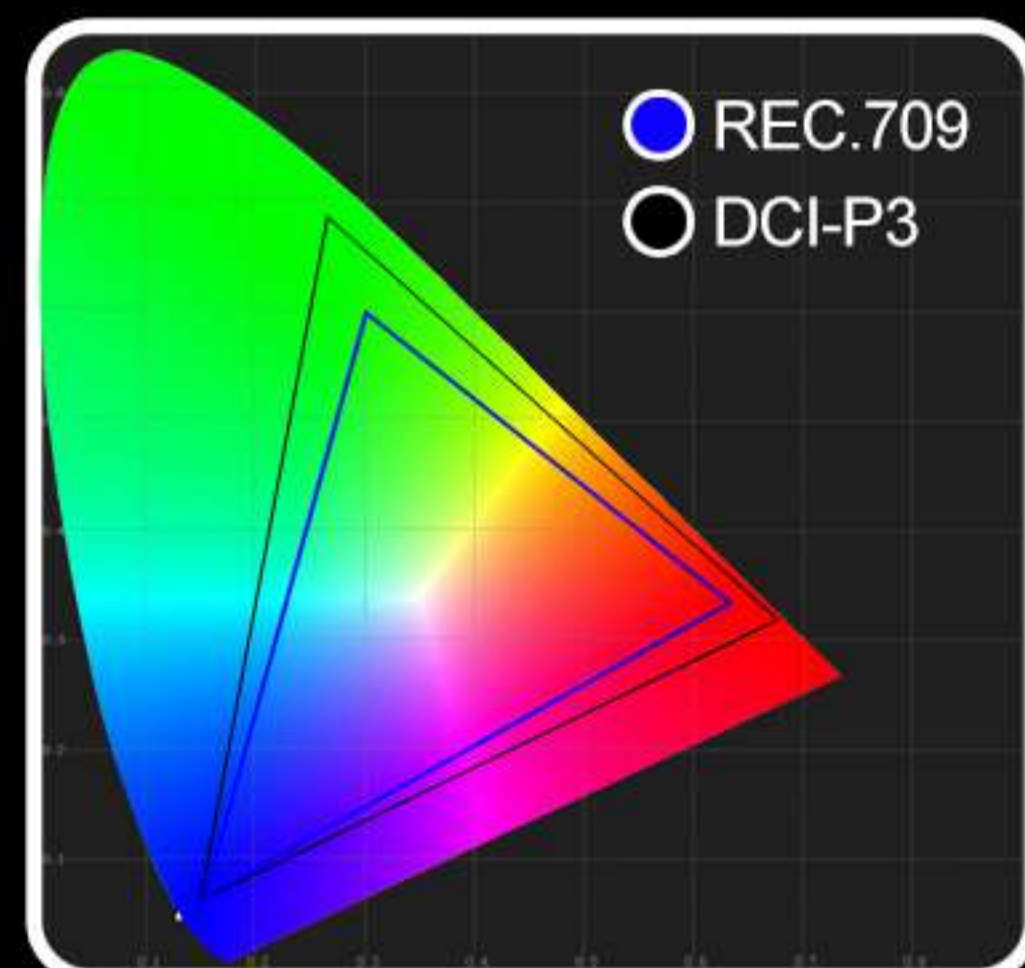

13.3"

4K BROADCAST MONITOR

OLED SCREEN QUAD-SPLIT MULTIVIEW

3840×2160

100% DCI-P3

Multiview

3G-SDI / HDMI 2.0

Model No.

A13

OLED 3840×2160

100000:1 CONTRAST RATIO

A cautious selected Ultra HD OLED screen panel has an even color distribution and a wide color space. Meanwhile, the OLED's contrast ratio reach up to 100,000:1, making details clearly visible.

COLOR SPACE

100% Rec.709 & DCI-P3 color space.

COLOR CALIBRATION

Different calibrated color spaces such as Rec.709, NTSC, DCI-P3 can be selected.

Multi-Camera Setup

FEATURE WITH QUAD-SPLIT MULTIVIEW, PIP, PBP