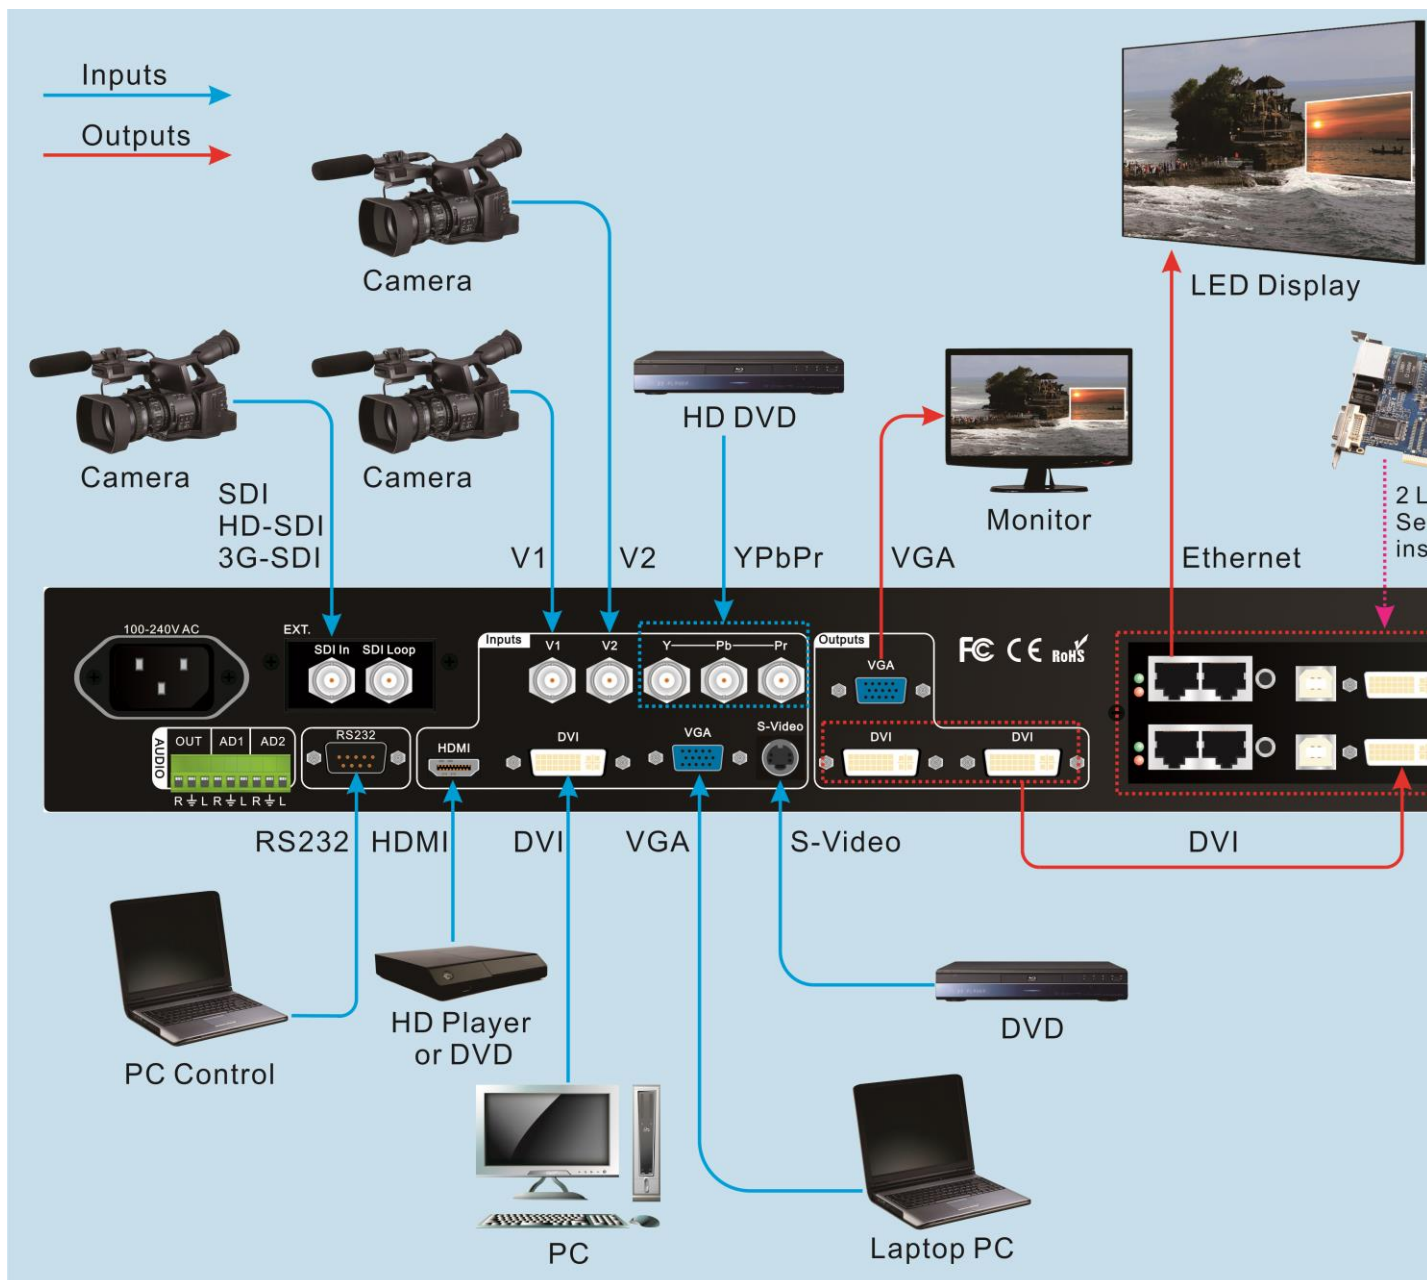

VDWALL LVP515

- ◆ 10+ Bit Faroudja® DCDI Cinema Processing
- ◆ New Faroudja® Real Color® processor
- ◆ Faroudja® TureLife™ Video Enhancer
- ◆ Seamless switch , fade in fade out, blend.
- ◆ Frame synchronous technology, no miss alignment or delay
- ◆ PIP/PBP display in any size and in any place
- ◆ 3 custom PIP/POP display modes, which can be switched by pressing one button
- ◆ User define DVI EDID to realize point-to-point display.
- ◆ User define output format to reach maximal horizontal width 3840 or vertical height 1920.
- ◆ 2 channels can be configured to connect external stereo audio, plus HDMI and SDI audio, there are 4-channel audio for synchronous switch
- ◆ 2 LED Transmission Cards Built-in ability (sending cards are optional)

	1920×1200_60 Hz 2048×1152_60Hz 2304×1152_60Hz 2560×816_60Hz Custom output format(horizontal pixel maximal 3840 or vertical 1920)
VGA scope/impedance	R、 G、 B = 0.7 V (p_p) / 75Ω
Output ports	VGA OUT: 15pin D_Sub(female) DVI OUT1: 24+5 DVI_D DVI OUT2: 24+1 DVI_D
others	
control	Panel button or pc software
Input voltage	100-240VAC 50/60Hz
power	≤20W
temperature	5-40 °C
humidity	15-85%
Size(packing)	145mm(height)×370mm(width)×535mm(length)
Weight(kg)	Gross weight: 5.0Kg, Net weight: 3.2Kg

Dimensions

Hello Everyone

Time for VDWALL now.

This time is for our latest processor LVP515

As usual the first and most important part is the function

1. **High definition DVI Output**(2304*1152); Support 66 m² of P5 LED screen

2. **Ample input ports** for diverse requirements(2*AV for DVD, Camera 1*HDMI 1*VGA 1DVI for PC、laptop and HD DVD; YPbPr for HD DVD; S-video for DVD)

3. **SDI In and SDI Loop.** We could connect HD-SDI, 3G-SDI from live camera or other devices with SDI signal output.