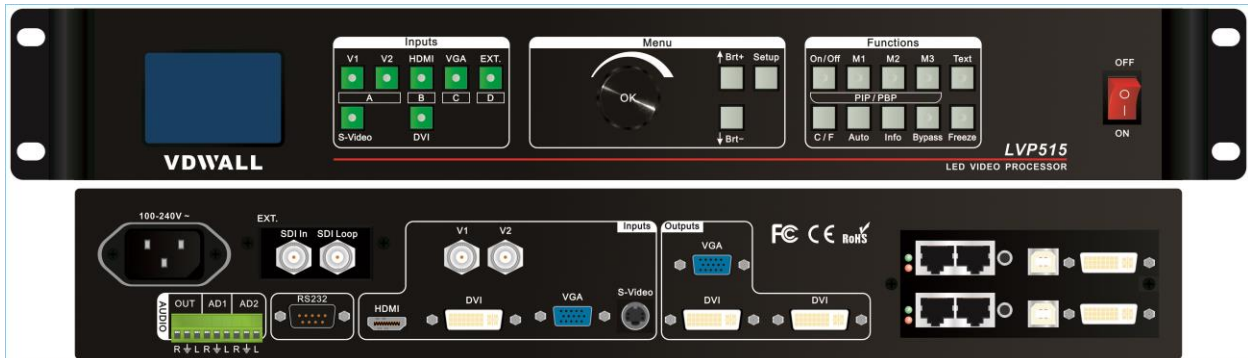

VDWALL LVP515

- ◆ 10+ Bit Faroudja® DCDI Cinema Processing
- ◆ New Faroudja® Real Color® processor
- ◆ Faroudja® TureLife™ Video Enhancer
- ◆ Seamless switch , fade in fade out, blend.
- ◆ Frame synchronous technology, no miss alignment or delay
- ◆ PIP/PBP display in any size and in any place
- ◆ 3 custom PIP/POP display modes, which can be switched by pressing one button
- ◆ User define DVI EDID to realize point-to-point display.
- ◆ User define output format to reach maximal horizontal width 3840 or vertical height 1920.
- ◆ 2 channels can be configured to connect external stereo audio, plus HDMI and SDI audio, there are 4-channel audio for synchronous switch
- ◆ 2 LED Transmission Cards Built-in ability (sending cards are optional)

◆ **24/7 Application**

Specifications

inputs		
nums/type	2xVideo 1xS-Video 1xVGA (RGBHV) 1xHDMI (VESA/CEA-861) 1xDVI (VESA) 1xEXT. (SD-SDI/HD-SDI/3G-SDI)	
Video system	PAL/NTSC	
composite video scope/ Impedance	1V (p_p) / 75Ω	
S-Video scope/ Impedance	Y: 1.0V (p_p) / 75Ω, C: 0.35V (p_p) / 75Ω	
VGA format	PC (VESA)	≤2048x1152_60Hz
VGA scope/ Impedance	R、G、B = 0.7 V (p_p) / 75Ω	
DVI format	PC (VESA)	≤2304x1152_60Hz
HDMI format (HDCP)	PC (VESA)	≤2304x1152_60Hz
	HDMI1.3 (CEA -861)	≤1920x1080p_60Hz
SDI format	SMPTE259M-C	480i_60Hz
	SMPTE 292M	576i_50Hz
	SMPTE 274M/296M	720p、1080i、1080p
	SMPTE 424M/425M	
audio	2.0Vp-p/10KΩ	
Input ports	VGA: 15pin D_Sub(female) DVI: 24+1 DVI_D YPbPr: BNCx3 Video: BNC S-Video: 4pin mini DIN(female) SDI : BNC	
outputs		
Nums/type	1xVGA (RGBHV) 2xDVI	
DVI format	1024x768_60/75Hz 1080x1920_60 Hz 1200x1600_60 Hz 1280x1024_60/75Hz 1366x768_60Hz 1440x900_60Hz 1536x1536_60 Hz 1600x1200_60Hz 1920x1080_50/60Hz	

Dimensions

Hello Everyone

Time for VDWALL now.

This time is for our latest processor LVP515

As usual the first and most important part is the function

1. **High definition DVI Output**(2304*1152); Support 66 m² of P5 LED screen