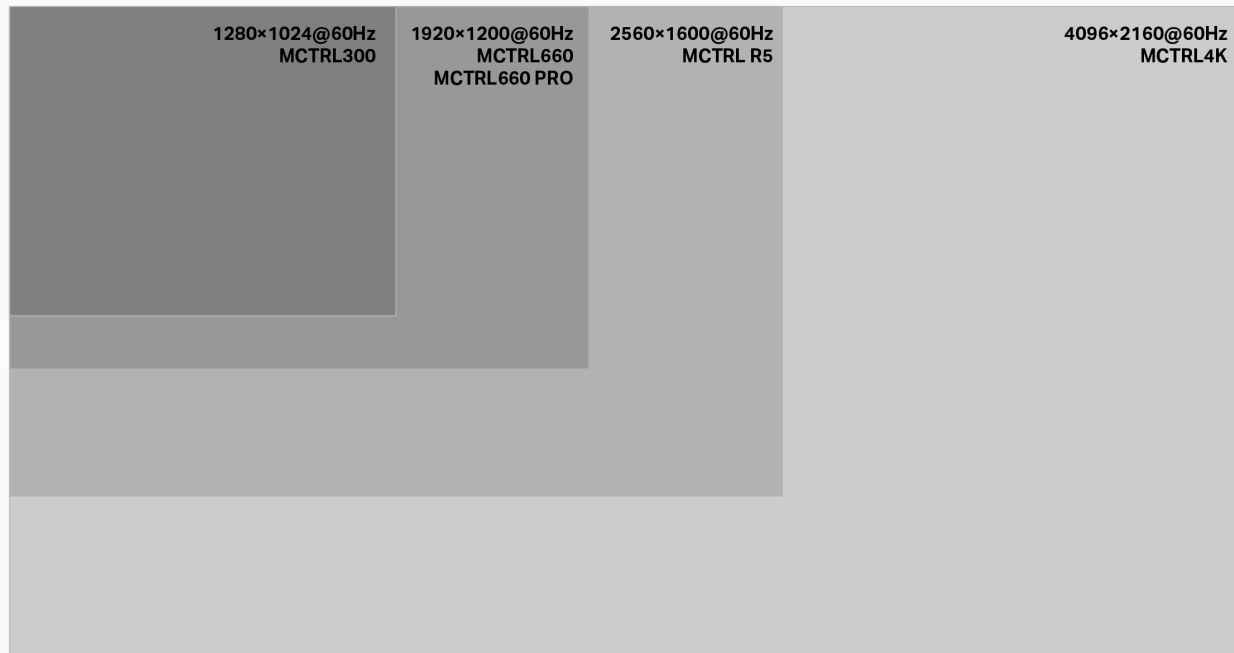

NovaStar controller solution comparison chart (Without Scaler)

Screen Pixels	Recommended Solution	Output Qty.	Input Source	Max Width & Height	Other Features
Within 1.3 million pixels	MCTRL300	2	Single link DVI	Max Width 3840 Max Height 2560	
1.3-2.3 million pixels	MCTRL660	4	Single link DVI, DVI LOOP HDMI 1.3, HDMI LOOP	Max Width 3840 Max Height 2560	
	MCTRL660 Pro	6	Single link DVI, DVI LOOP HDMI 1.4a, HDMI LOOP 3G-SDI, SDI LOOP (Optional input: HDBasT)	Max Width 3840 Max Height 3840	Low latency, Neutrik connector, Webpage control
2.3-4.1 million pixels	MCTRL R5	8	6G-SDI, Dual link DVI, HDMI1.4a	Max Width 3840 Max Height 3840	Free rotation, Neutrik connector
4.1-8.8 million pixels	MCTRL4K	16	DP 1.2, HDMI 2.0, Dual-Link DVIx2	Max Width 7680 Max Height 7680	HDR, 3D, Low latency Neutrik connector Webpage control

** For functions such as Low Latency, HDR, 3D and Free Rotation, please refer to the specifications or user manuals for use instructions.

Designed by **NOVA STAR**

Designed by **NOVA STAR**